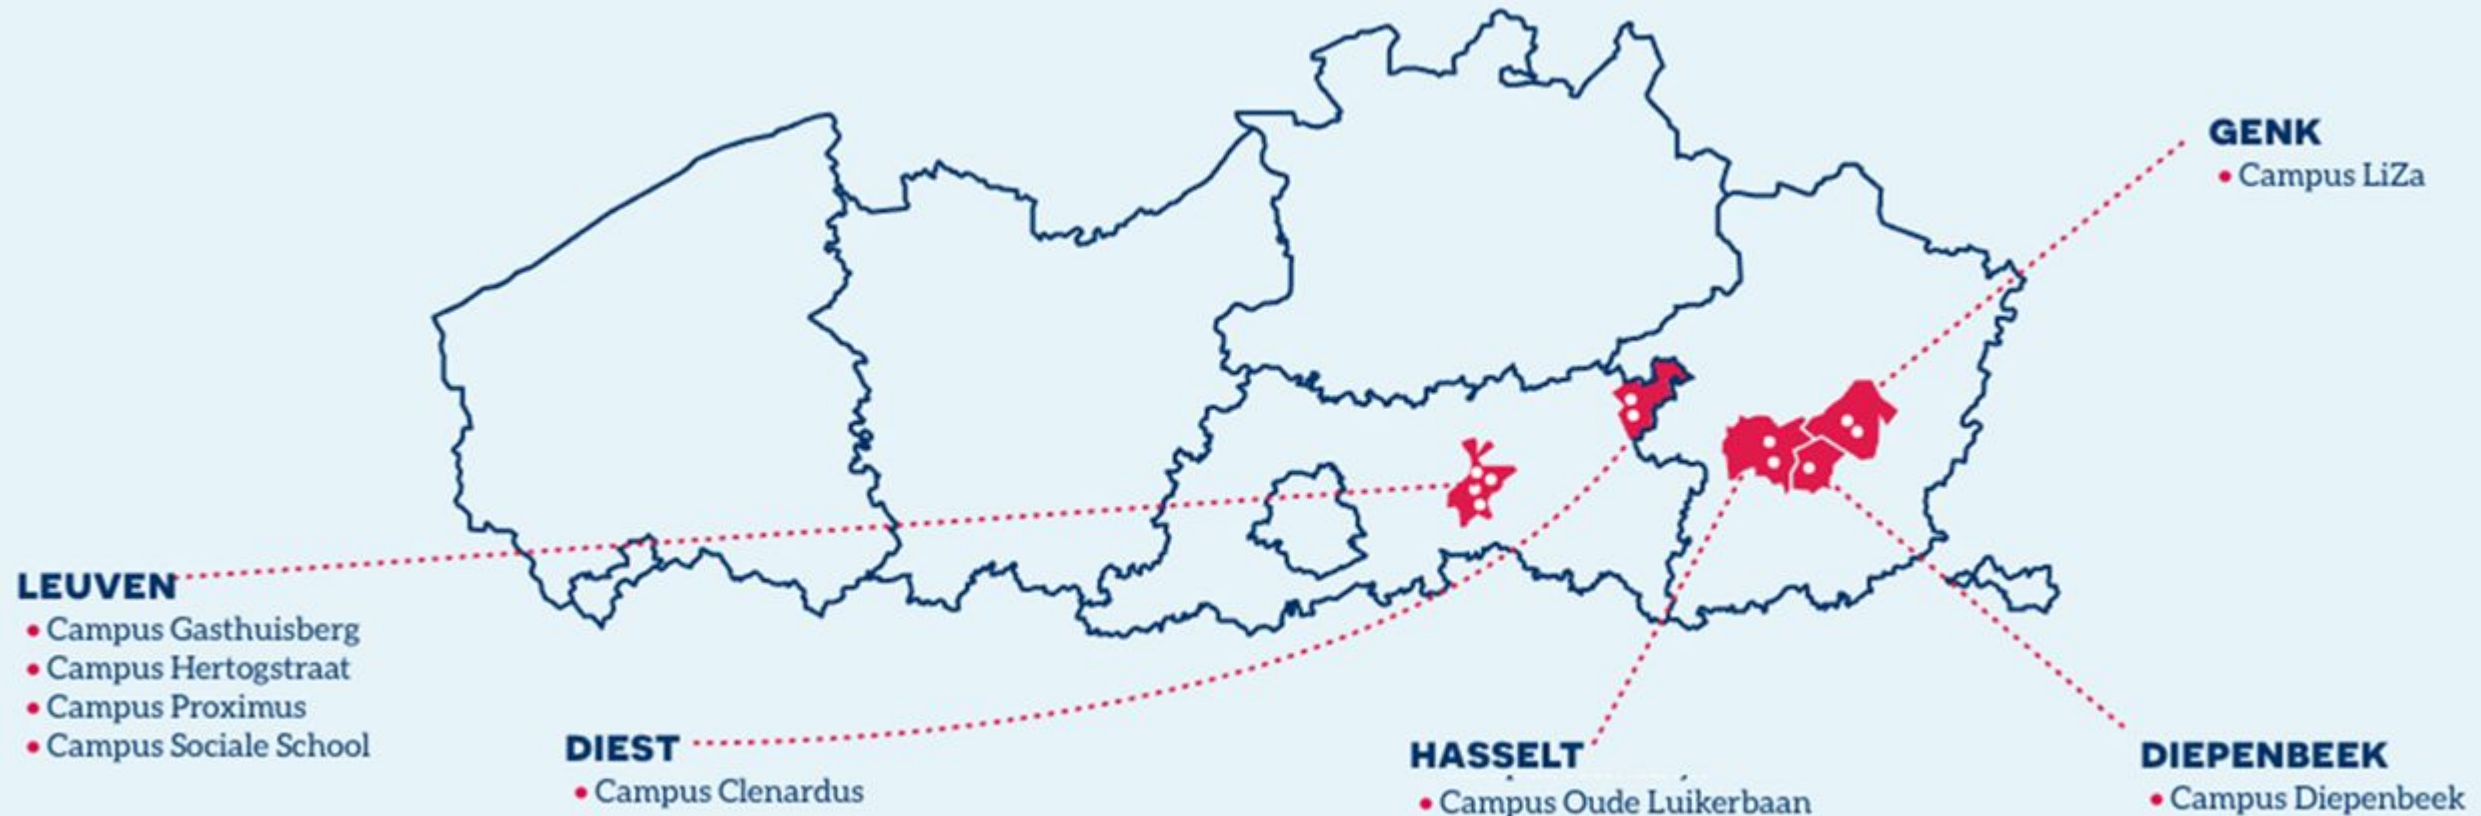

UC Leuven-Limburg

- University Colleges Leuven – Limburg
- One of Flanders' largest university of applied sciences
- Nearly 70 higher-education, profession-oriented study programmes
- 16,000 students – 500 international students in English taught courses
- 8 campuses in Leuven and Limburg

Association KU Leuven

- UC Leuven-Limburg is a partner in the KU Leuven Association

QS World University Rankings
#70

UC Leuven-Limburg campuses

Welcome to Leuven and Limburg!

**Welcome to UCLL
University of Applied Sciences!**